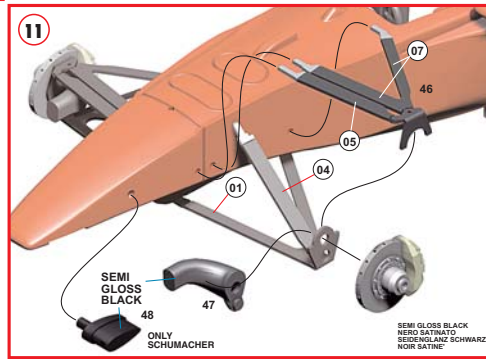

GERMAN G.P. 2000

 3 - M. Schumacher Ret.
 4 - R. Barrichello 1st

Ferrari
OFFICIAL LICENSED PRODUCT

TAMEO KITS srl
Viale C.Colombo, 36-38
17022 BORGIO VEREZZI SV ITALY
Tel. 39 019 - 615.250 Fax. 39 019 - 615.310
website www.tameokits.com
e-mail sales@tameokits.com
e-mail technical@tameokits.com