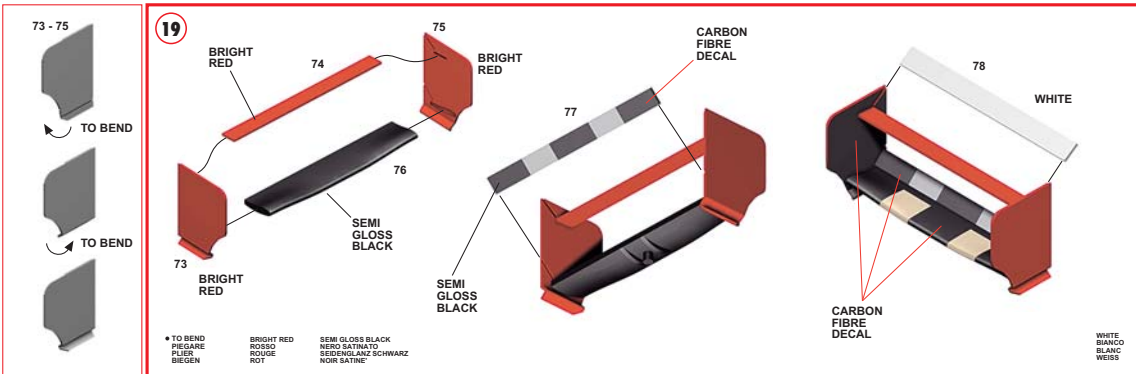

* REF. CARBON FIBRE DECALS

6

CARBON FIBRE DECAL
SEMI GLOSS BLACK
STEEL WIRE
 DIAM. 0,8 mm

SEMI GLOSS BLACK
NERO SATINATO
SEMI-GLOSS SCHWARZ
NOIR SATINE

7

SEMI GLOSS BLACK
SEMI GLOSS BLACK

* REF. CARBON FIBRE DECALS