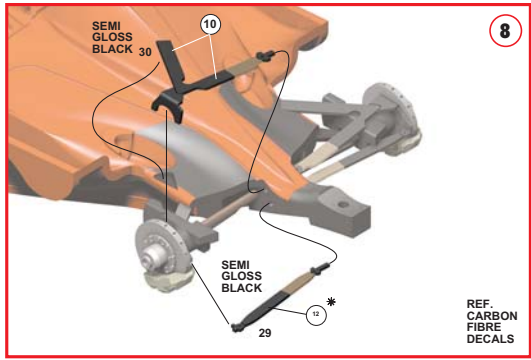

GERMAN G.P. 2000

 3 - M. Schumacher Ret.
 4 - R. Barrichello 1st

Ferrari
OFFICIAL LICENSED PRODUCT

TAMEO KITS srl
Viale C.Colombo, 36-38
17022 BORGIO VEREZZI SV ITALY
Tel. 39 019 - 615.250 Fax. 39 019 - 615.310
website www.tameokits.com
e-mail sales@tameokits.com
e-mail technical@tameokits.com