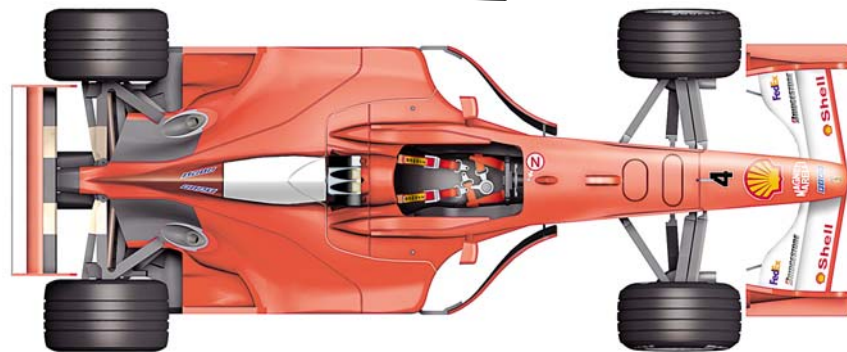

GERMAN G.P. 2000

 3 - M. Schumacher Ret.
 4 - R. Barrichello 1st

Ferrari
OFFICIAL LICENSED PRODUCT

TAMEO KITS srl
Viale C.Colombo, 36-38
17022 BORGIO VEREZZI SV ITALY
Tel. 39 019 - 615.250 Fax. 39 019 - 615.310
website www.tameokits.com
e-mail sales@tameokits.com
e-mail technical@tameokits.com