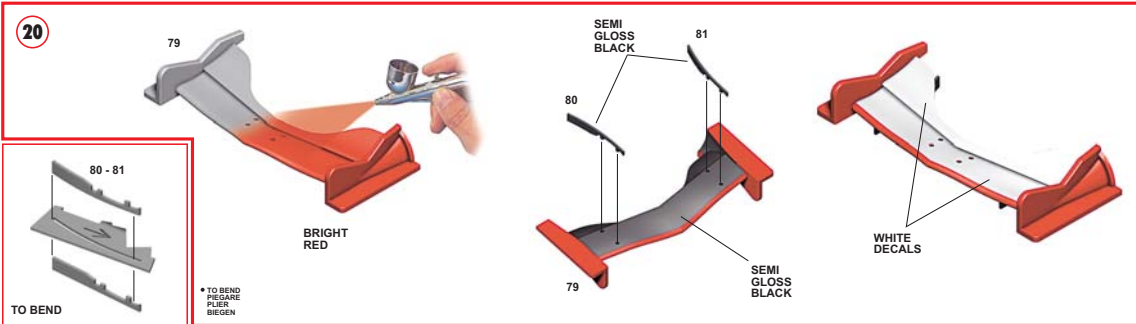

GERMAN G.P. 2000

 3 - M. Schumacher Ret.
 4 - R. Barrichello 1st

Ferrari
OFFICIAL LICENSED PRODUCT

TAMEO KITS srl
Viale C.Colombo, 36-38
17022 BORGIO VEREZZI SV ITALY
Tel. 39 019 - 615.250 Fax. 39 019 - 615.310
website www.tameokits.com
e-mail sales@tameokits.com
e-mail technical@tameokits.com