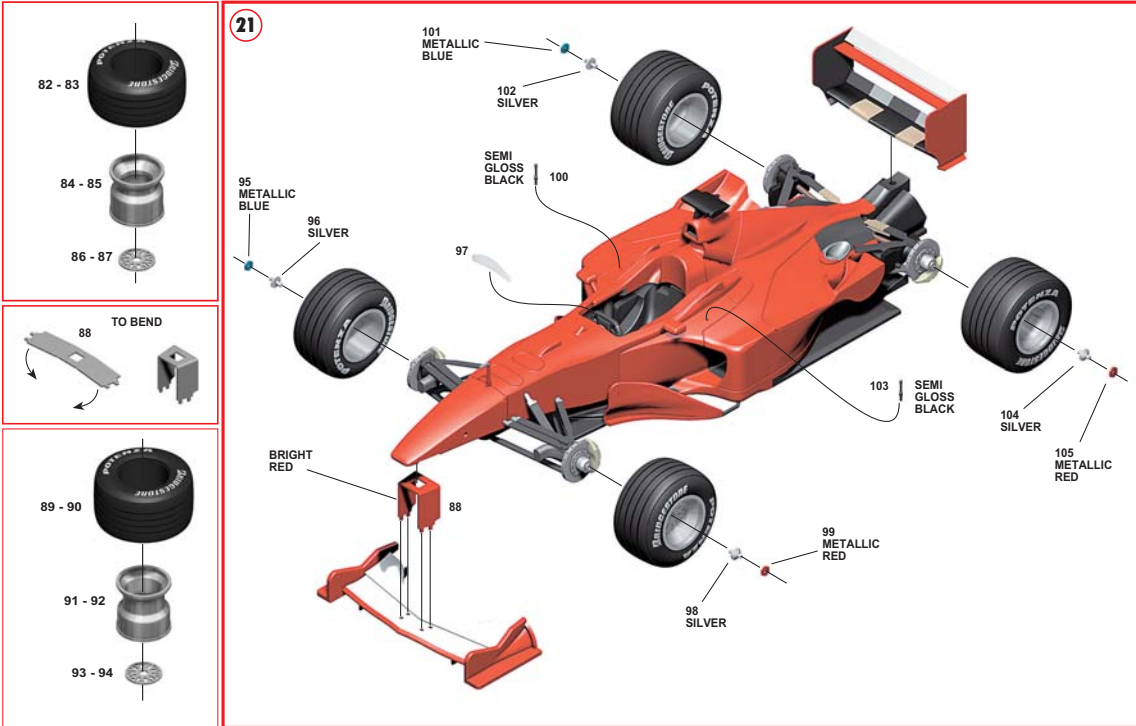

* REF. CARBON FIBRE DECALS

6

CARBON FIBRE DECAL
SEMI GLOSS BLACK
STEEL WIRE
 DIAM. 0,8 mm

SEMI GLOSS BLACK
NERO SATINATO
SEMI-GLOSS SCHWARZ
NOIR SATINE

7

SEMI GLOSS BLACK
SEMI GLOSS BLACK

* REF. CARBON FIBRE DECALS